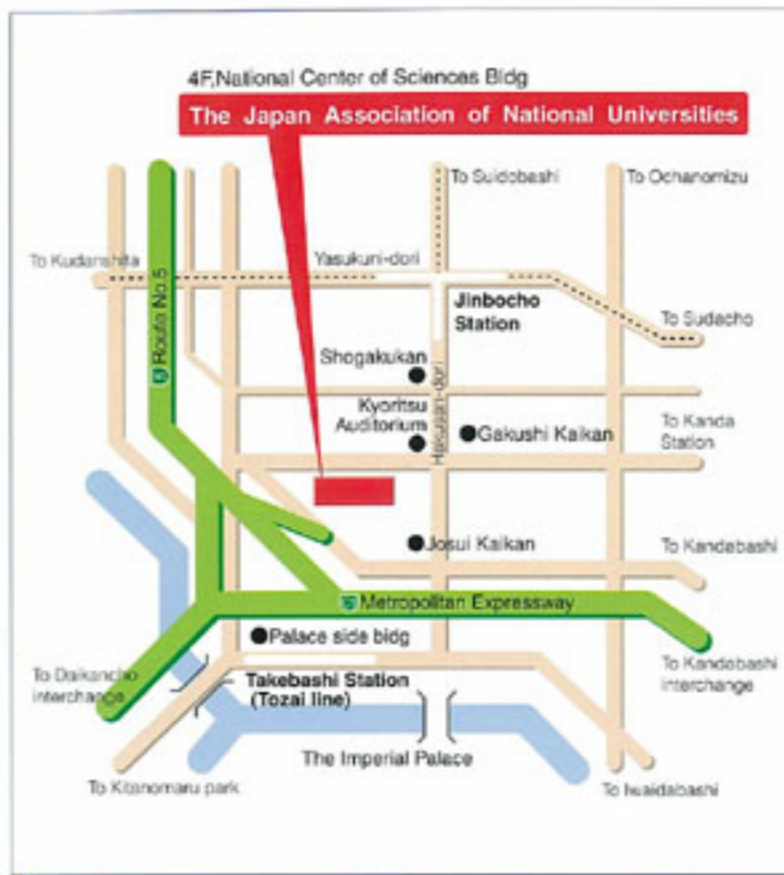

Tohoku Branch (7 Universities)

Hirosaki University, Iwate University, Tohoku University, Miyagi University of Education, Akita University, Yamagata University, Fukushima University

Tokyo Branch (11 Universities)

Chugoku-Shikoku Branch (10 Universities)

Tottori University, Shimane University, Okayama University, Hiroshima University, Yamaguchi University, The University of Tokushima, Naruto University of Education, Kagawa University, Ehime University, Kochi University

Kyushu Branch (11 Universities)

Fukuoka University of Education, Kyushu University, Kyushu Institute of Technology, Saga University, Nagasaki University, Kumamoto University, Oita University, Miyazaki University, Kagoshima University, National Institute of Fitness and Sports in Kanoya, University of the Ryukyus

知の列島

Route to the Japan Association of National Universities

Access Information

BY SUBWAY

Z07 Hanzomon Line, **I10** Mita Line, **S06** Shinjyuku Line :
Alight at Jinbocho Station. 3 minutes walk. (Sta. Exit A8)