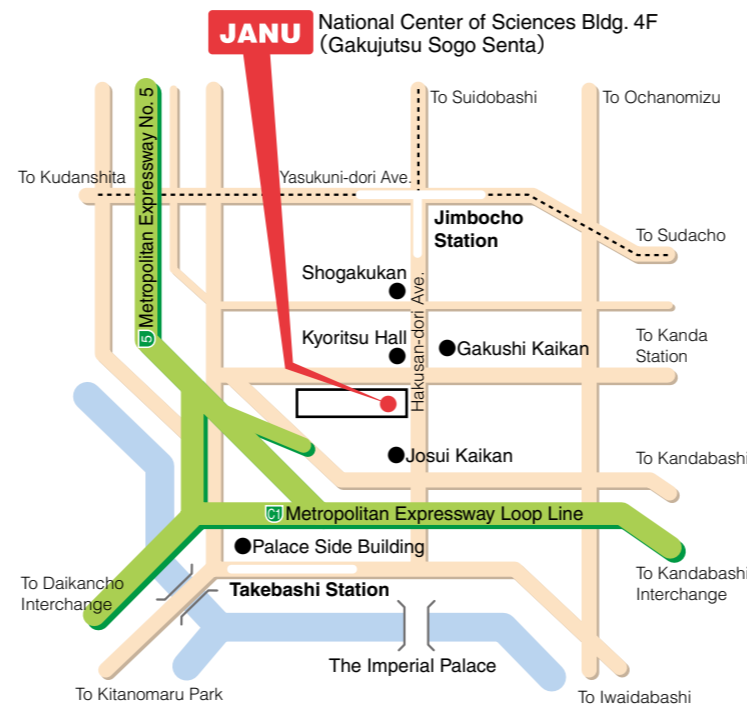

Tohoku Branch (7 universities)

Hirosaki University, Iwate University, Tohoku University, Miyagi University of Education, Akita University, Yamagata University, Fukushima University

Tokyo Branch (12 universities)

Chugoku-Shikoku Branch (10 universities)

Tottori University, Shimane University, Okayama University, Hiroshima University, Yamaguchi University, The University of Tokushima, Naruto University of Education, Kagawa University, Ehime University, Kochi University

Kyushu Branch (11 universities)

Fukuoka University of Education, Kyushu University, Kyushu Institute of Technology, Saga University, Nagasaki University, Kumamoto University, Oita University, University of Miyazaki, Kagoshima University, National Institute of Fitness and Sports in Kanoya, University of the Ryukyus

Nation of Knowledge

Access

● Directions

By subway

3- minute walk from Jimbocho Station, Exit A8
Take Hanzomon Line **Z07** (Tokyo Metro) , Mita Line **T10** (Toei) ,
or Shinjuku Line **S06** (Toei)
4-minute walk from Takebashi Station, Exit 1B
Take Tozai Line **T08** (Tokyo Metro)