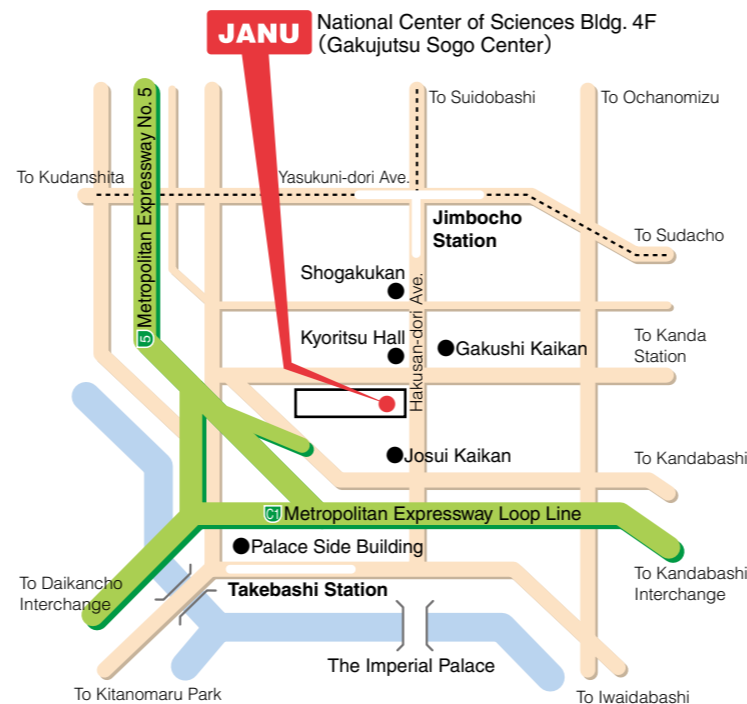

**Chugoku-Shikoku Branch (10 universities)**

Tottori University, Shimane University, Okayama University, Hiroshima University, Yamaguchi University, The University of Tokushima, Naruto University of Education, Kagawa University, Ehime University, Kochi University

**Kyushu Branch (11 universities)**

Fukuoka University of Education, Kyushu University, Kyushu Institute of Technology, Saga University, Nagasaki University, Kumamoto University, Oita University, University of Miyazaki, Kagoshima University, National Institute of Fitness and Sports in Kanoya, University of the Ryukyus

Nation of Knowledge

Access

● Directions

By subway

3- minute walk from Jimbocho Station, Exit A8  
Take Hanzomon Line **Z07** (Tokyo Metro), Mita Line **I10** (Toei),  
or Shinjuku Line **S06** (Toei)  
4-minute walk from Takebashi Station, Exit 1B  
Take Tozai Line **T08** (Tokyo Metro)

By car

Take Daikancho, Kandabashi, or Hitotsubashi  
(Take Metropolitan Expressway Line 5 )  
Interchange to Metropolitan Expressway