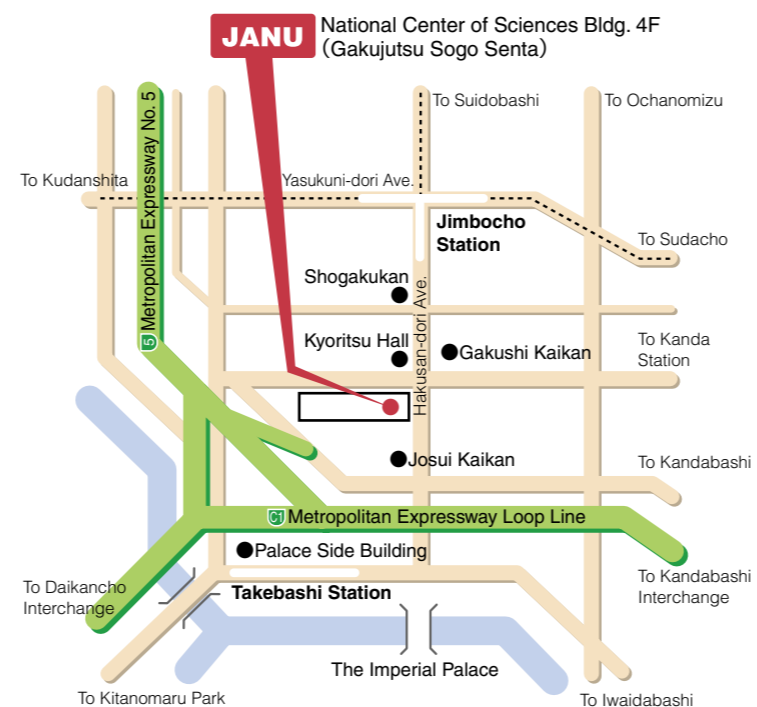

Tohoku Branch (7 universities)

Hirosaki University, Iwate University, Tohoku University, Miyagi University of Education, Akita University, Yamagata University, Fukushima University

Tokyo Branch (12 universities)

Chugoku-Shikoku Branch (10 universities)

Tottori University, Shimane University, Okayama University, Hiroshima University, Yamaguchi University, The University of Tokushima, Naruto University of Education, Kagawa University, Ehime University, Kochi University

Kyushu Branch (11 universities)

Fukuoka University of Education, Kyushu University, Kyushu Institute of Technology, Saga University, Nagasaki University, Kumamoto University, Oita University, University of Miyazaki, Kagoshima University, National Institute of Fitness and Sports in Kanoya, University of the Ryukyus

Nation of Knowledge

Access

● Directions

By subway

3- minute walk from Jimbocho Station, Exit A8

Take Hanzomon Line **Z07** (Tokyo Metro) , Mita Line **T10** (Toei) ,
or Shinjuku Line **S06** (Toei)

4-minute walk from Takebashi Station, Exit 1B