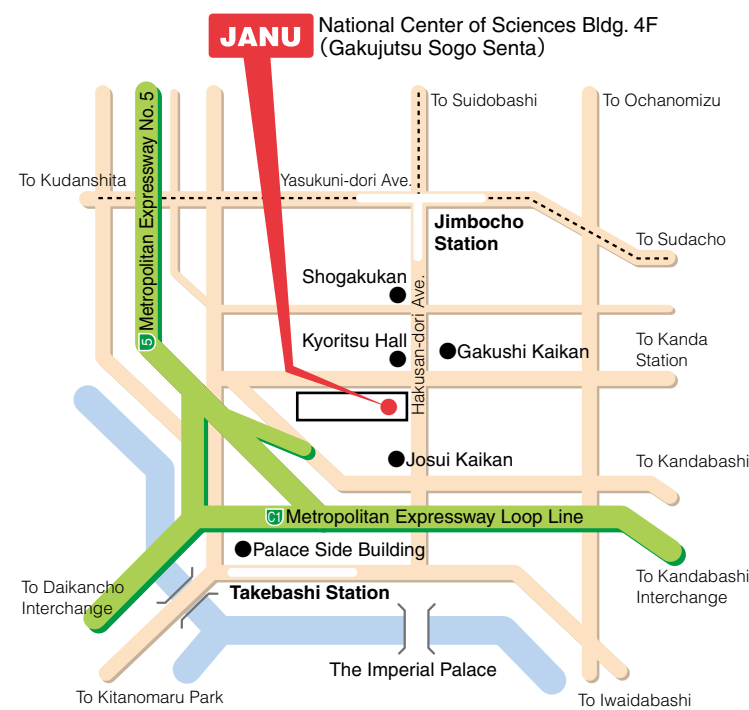

Tohoku Branch (7 universities)

Hirosaki University, Iwate University, Tohoku University, Miyagi University of Education, Akita University, Yamagata University, Fukushima University

Tokyo Branch (12 universities)

Chugoku-Shikoku Branch (10 universities)

Tottori University, Shimane University, Okayama University, Hiroshima University, Yamaguchi University, The University of Tokushima, Naruto University of Education, Kagawa University, Ehime University, Kochi University

Kyushu Branch (11 universities)

Fukuoka University of Education, Kyushu University, Kyushu Institute of Technology, Saga University, Nagasaki University, Kumamoto University, Oita University, University of Miyazaki, Kagoshima University, National Institute of Fitness and Sports in Kanoya, University of the Ryukyus

Nation of Knowledge

Access

● Directions

By subway

3- minute walk from Jimbocho Station, Exit A8
Take Hanzomon Line **Z07** (Tokyo Metro) , Mita Line **T10** (Toei) ,
or Shinjuku Line **S06** (Toei)
4-minute walk from Takebashi Station, Exit 1B
Take Tozai Line **T08** (Tokyo Metro)