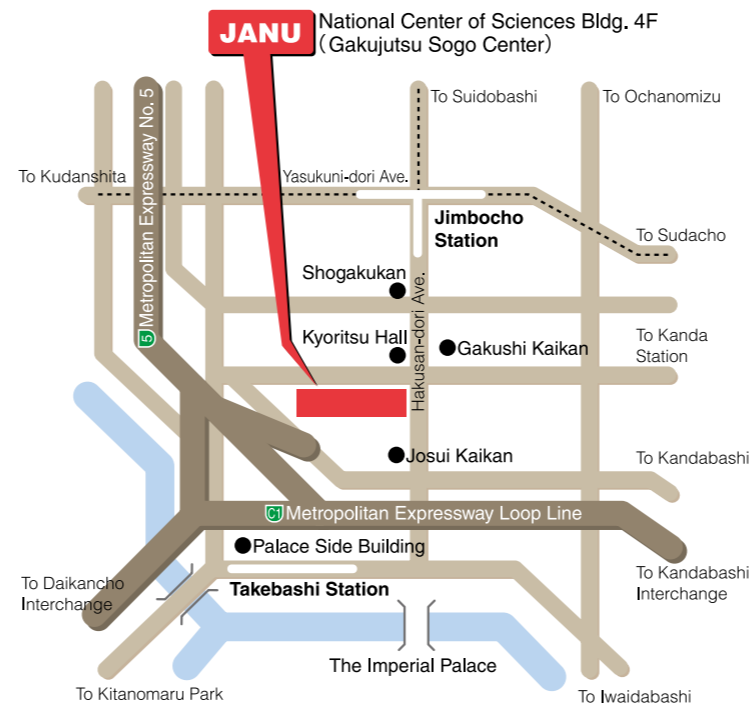

Kyushu Branch
(11 universities)

Fukuoka University of Education, Kyushu University,
Kyushu Institute of Technology,
Saga University, Nagasaki University,
Kumamoto University, Oita University,
University of Miyazaki, Kagoshima University,
National Institute of Fitness and Sports in Kanoya,
University of the Ryukyus

Hokkaido Branch
(7 universities)

Hokkaido University,
Hokkaido University of Education,
Muroran Institute of Technology,
Otaru University of Commerce,
Obihiro University of Agriculture &
Veterinary Medicine,
Asahikawa Medical University,
Kitami Institute of Technology

Kinki Branch
(13 universities)

Shiga University,
Shiga University of Medical Science,
Kyoto University,
Kyoto University of Education,
Kyoto Institute of Technology,
Osaka University,
Osaka Kyoiku University,
Hyogo University of Teacher Education,
Kobe University,
Nara University of Education,
Nara Women's University,
Nara Institute of Science and Technology,
Wakayama University

Access

● **Directions**

By subway

3- minute walk from Jimbocho Station, Exit A8
Take **Hanzomon Line** (Tokyo Metro) , **Mita Line** (Toei) ,
or **Shinjuku Line** (Toei)
4-minute walk from Takebashi Station, Exit 1B
Take **Tozai Line** (Tokyo Metro)