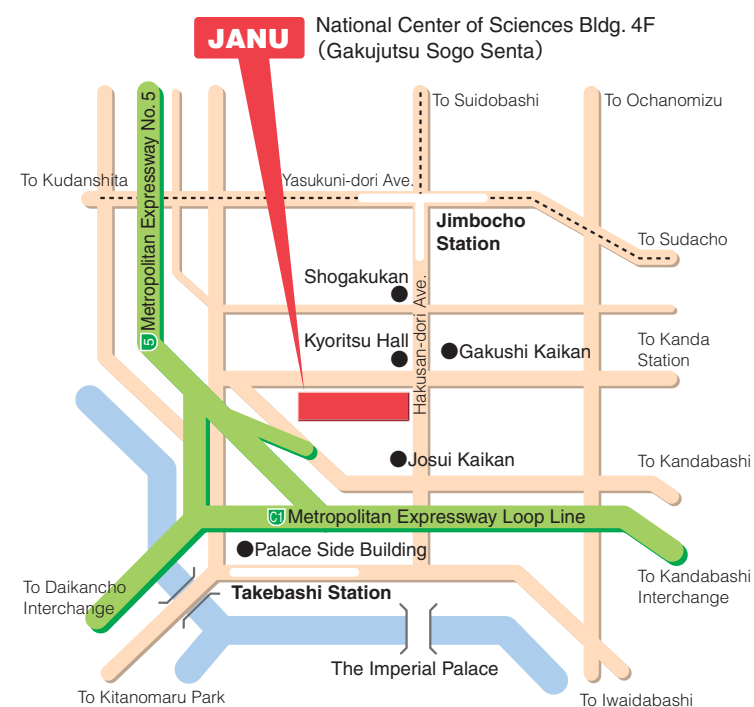

#### Chugoku-Shikoku Branch (10 universities)

Tottori University, Shimane University, Okayama University, Hiroshima University, Yamaguchi University, The University of Tokushima, Naruto University of Education, Kagawa University, Ehime University, Kochi University

#### Kyushu Branch (11 universities)

Fukuoka University of Education, Kyushu University, Kyushu Institute of Technology, Saga University, Nagasaki University, Kumamoto University, Oita University, University of Miyazaki, Kagoshima University, National Institute of Fitness and Sports in Kanoya, University of the Ryukyus

### Directions