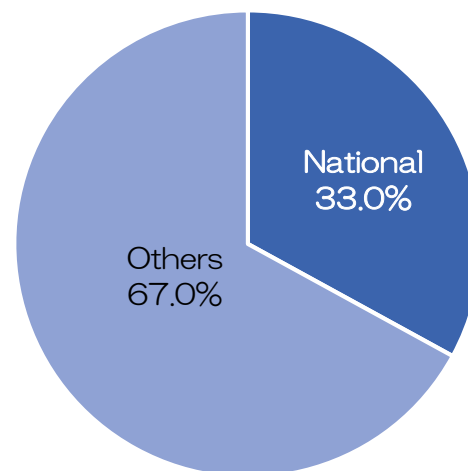

7-2. Graduate schools of members of parliament

	Name	Number of people		
		Total	House of Representatives	House of Councilors
1	Waseda University	19	12	7
2	Harvard University	18	15	3
3	Columbia University	16	14	2
4	Kyoto University	14	7	7
5	The University of Tokyo	11	6	5
.....				
Total of National		57	37	20
Total		185	131	54

●Proportion of national university graduates in the members of parliament who are master's degree holder

(Source) Prepared by JANU from the Kokusei Joho Center "Parliamentarians Handbook" (November 2019 edition)