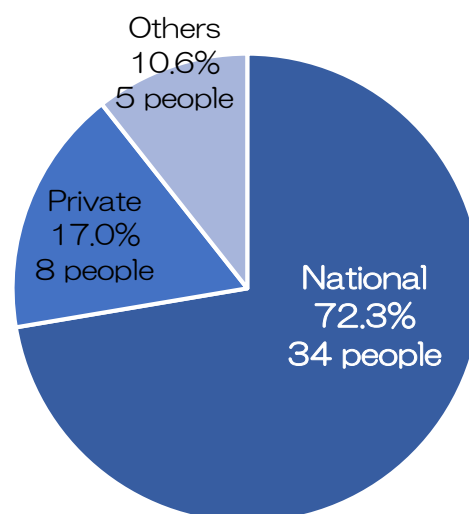

7-3. Proportion of governors graduating from national universities (undergraduates) in all governors in Japan

National	Private	Others
34人	8人	5人

(Note) With regard to proportions, the values are rounded off. Therefore, the total of segments do not become 100%. (Source) Prepared by JANU from the National Governors' Association website governors file (as of December.12, 2019)