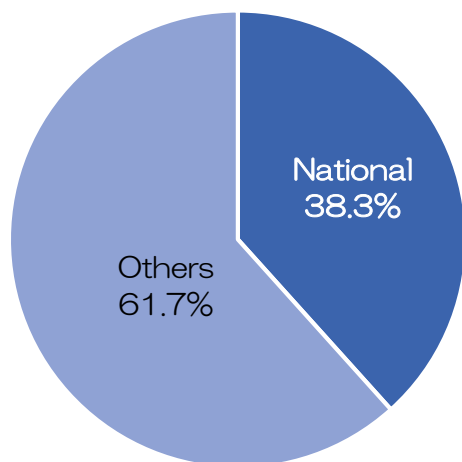

# 7. Graduates, Alumni

## 7-1. Graduating universities of members of parliament

	Name	Number of people		
		Total	House of Representatives	House of Councilors
1	The University of Tokyo	129	92	37
2	Keio University	73	52	21
2	Waseda University	73	51	22
4	Kyoto University	32	22	10
5	Chuo University	23	15	8
5	Nihon University	23	17	6
7	Soka University	17	11	6
8	Sophia University	15	12	3
8	Meiji University	15	11	4
10	Hosei University	12	8	4
11	Tohoku University	10	8	2
11	Ritsumeikan University	10	5	5
.....				
Total of National		258	168	90
Total		673	453	220

●Proportion of national university graduates in the members of parliament who are university graduates