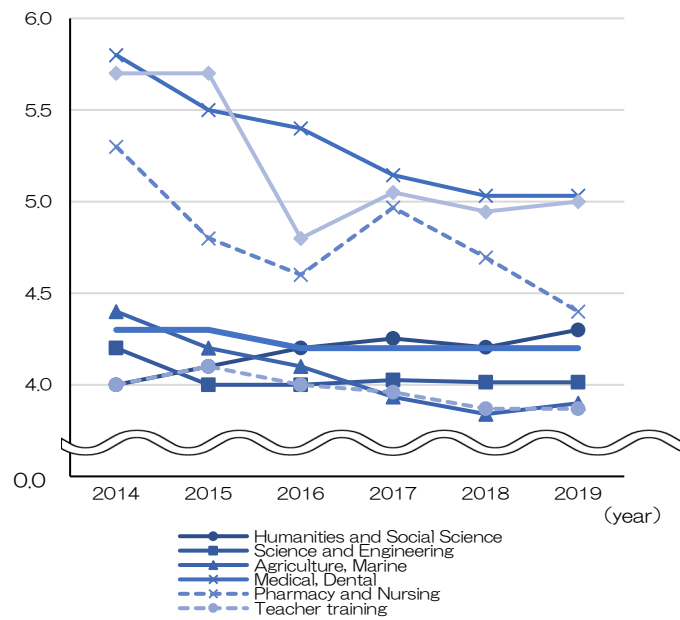

4. Admission

4-1. Number of students to be admitted by selection method of national universities

(Source) Prepared by JANU from MEXT "Overview of admission and selection for national public universities" (each

4-2. Number of students to be admitted and number of applicants of national universities

4-3. Admission rate in national universities

	2014		2015		2016		2017		2018		2019	
	No. of positions	No. of applicants	No. of positions	No. of applicants	No. of positions	No. of applicants	No. of positions	No. of applicants	No. of positions	No. of applicants	No. of positions	No. of applicants
Humanities and Social Science	20,053	79,671	19,995	81,127	19,765	83,406	19,262	81,916	18,960	79,719	18,751	81,198
Science and Engineering	32,104	133,503	32,244	130,089	32,320	127,800	32,297	129,997	32,243	129,424	31,905	127,215
Agriculture, Marine	5,379	23,596	5,390	22,544	5,580	23,097	5,563	21,886	5,512	21,167	5,572	21,957
Medical, Dental	7,464	43,598	7,471	40,923	7,424	39,893	7,352	37,816	7,302	36,740	7,250	36,591
Pharmacy and Nursing	1,112	5,928	1,105	5,333	1,105	5,100	1,091	5,419	1,070	5,023	1,074	4,691
Teacher training	11,939	48,040	11,756	48,092	10,814	43,380	10,101	40,004	9,905	38,324	9,829	38,687
Others	2,942	16,897	2,985	16,884	3,437	16,602	3,778	19,080	4,006	19,808	3,985	19,814
Total	80,993	351,233	80,946	344,992	80,445	339,278	79,444	336,118	78,998	330,205	78,366	330,153