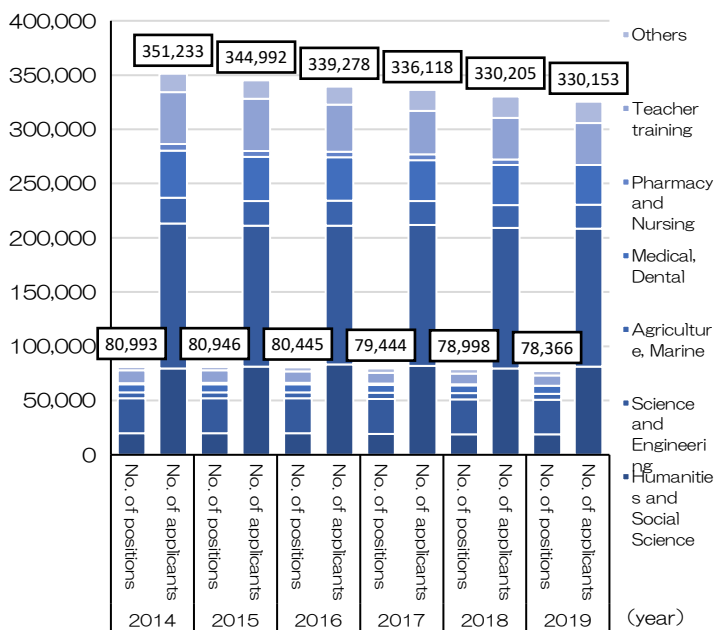

4. Admission

4-1. Number of students to be admitted by selection method of national universities

(Source) Prepared by JANU from MEXT "Overview of admission and selection for national public universities" (each

4-2. Number of students to be admitted and number of applicants of national universities

4-3. Admission rate in national universities

	2014		2015		2016		2017		2018		2019	
	No. of positions	No. of applicants	No. of positions	No. of applicants	No. of positions	No. of applicants	No. of positions	No. of applicants	No. of positions	No. of applicants	No. of positions	No. of applicants
Humanities and Social Science	20,053	79,671	19,995	81,127	19,765	83,406	19,262	81,916	18,960	79,719	18,751	81,198
Science and Engineering	32,104	133,503	32,244	130,089	32,320	127,800	32,297	129,997	32,243	129,424	31,905	127,215
Agriculture, Marine	5,379	23,596	5,390	22,544	5,580	23,097	5,563	21,886	5,512	21,167	5,572	21,957
Medical, Dental	7,464	43,598	7,471	40,923	7,424	39,893	7,352	37,816	7,302	36,740	7,250	36,591
Pharmacy and Nursing	1,112	5,928	1,105	5,333	1,105	5,100	1,091	5,419	1,070	5,023	1,074	4,691
Teacher training	11,939	48,040	11,756	48,092	10,814	43,380	10,101	40,004	9,905	38,324	9,829	38,687
Others	2,942	16,897	2,985	16,884	3,437	16,602	3,778	19,080	4,006	19,808	3,985	19,814
Total	80,993	351,233	80,946	344,992	80,445	339,278	79,444	336,118	78,998	330,205	78,366	330,153