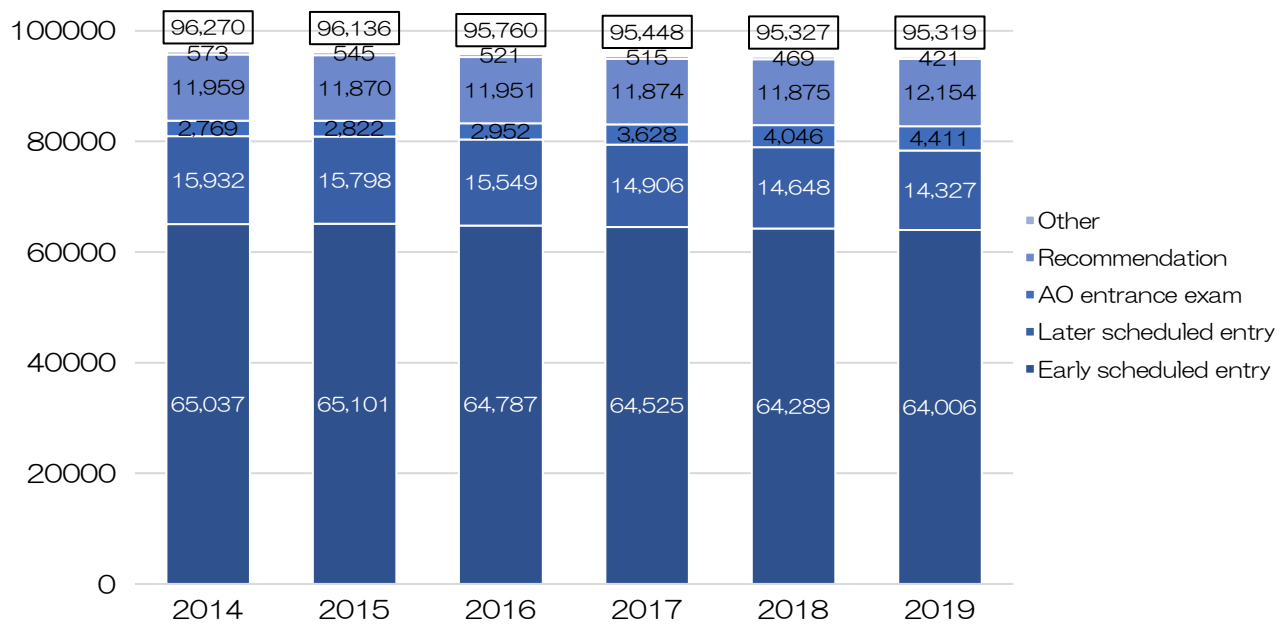

4. Admission

4-1. Number of students to be admitted by selection method of national universities

(Source) Prepared by JANU from MEXT "Overview of admission and selection for national public universities" (each

4-2. Number of students to be admitted and number of applicants of national universities

4-3. Admission rate in national universities

	2014		2015		2016		2017		2018		2019	
	No. of positions	No. of applicants	No. of positions	No. of applicants	No. of positions	No. of applicants	No. of positions	No. of applicants	No. of positions	No. of applicants	No. of positions	No. of applicants
Humanities and Social Science	20,053	79,671	19,995	81,127	19,765	83,406	19,262	81,916	18,960	79,719	18,751	81,198
Science and Engineering	32,104	133,503	32,244	130,089	32,320	127,800	32,297	129,997	32,243	129,424	31,905	127,215
Agriculture, Marine	5,379	23,596	5,390	22,544	5,580	23,097	5,563	21,886	5,512	21,167	5,572	21,957
Medical, Dental	7,464	43,598	7,471	40,923	7,424	39,893	7,352	37,816	7,302	36,740	7,250	36,591
Pharmacy and Nursing	1,112	5,928	1,105	5,333	1,105	5,100	1,091	5,419	1,070	5,023	1,074	4,691
Teacher training	11,939	48,040	11,756	48,092	10,814	43,380	10,101	40,004	9,905	38,324	9,829	38,687
Others	2,942	16,897	2,985	16,884	3,437	16,602	3,778	19,080	4,006	19,808	3,985	19,814
Total	80,993	351,233	80,946	344,992	80,445	339,278	79,444	336,118	78,998	330,205	78,366	330,153