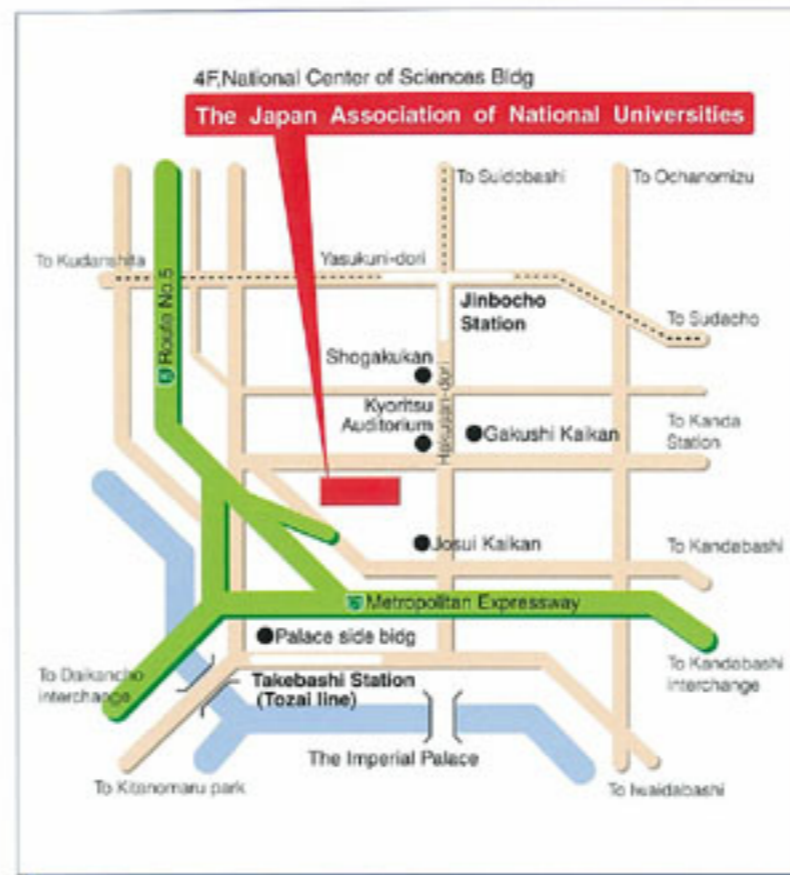

Tohoku Branch (7 Universities)

Hirosaki University, Iwate University, Tohoku University, Miyagi University of Education, Akita University, Yamagata University, Fukushima University

Tokyo Branch (11 Universities)

Chugoku-Shikoku Branch (10 Universities)

Tottori University, Shimane University, Okayama University, Hiroshima University, Yamaguchi University, The University of Tokushima, Naruto University of Education, Kagawa University, Ehime University, Kochi University

Kyushu Branch (11 Universities)

Fukuoka University of Education, Kyushu University, Kyushu Institute of Technology, Saga University, Nagasaki University, Kumamoto University, Oita University, Miyazaki University, Kagoshima University, National Institute of Fitness and Sports in Kanoya, University of the Ryukyus

知の列島

Route to the Japan Association of National Universities

Access Information

BY SUBWAY

Z07 Hanzomon Line, **I10** Mita Line, **S06** Shinjyuku Line :
Alight at Jinbocho Station. 3 minutes walk. (Sta. Exit A8)