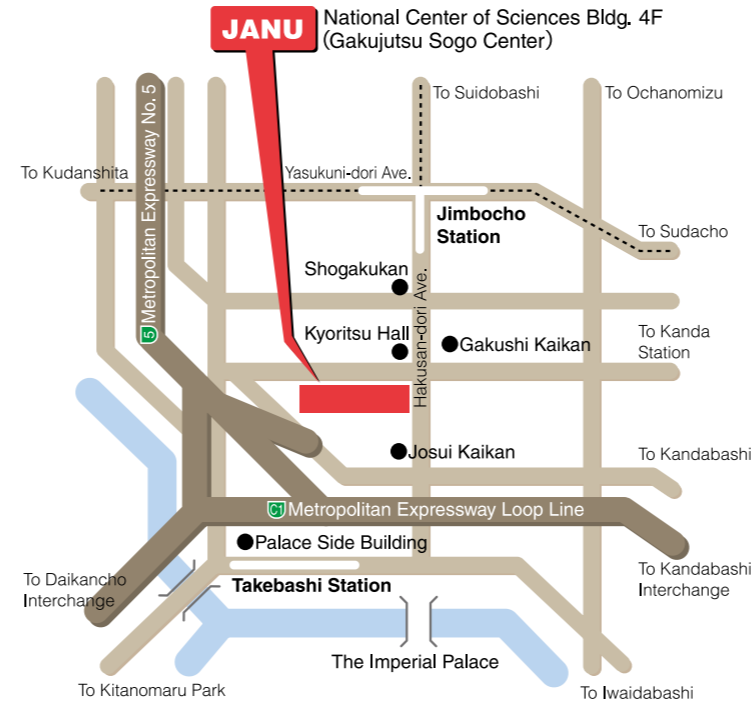

Kyushu Branch (11 universities)

Fukuoka University of Education, Kyushu University,
Kyushu Institute of Technology,
Saga University, Nagasaki University,
Kumamoto University, Oita University,
University of Miyazaki, Kagoshima University,
National Institute of Fitness and Sports in Kanoya,
University of the Ryukyus

Hokkaido Branch (7 universities)

Hokkaido University,
Hokkaido University of Education,
Muran Institute of Technology,
Otaru University of Commerce,
Obihiro University of Agriculture & Veterinary Medicine,
Asahikawa Medical University,
Kitami Institute of Technology

Kinki Branch (13 universities)

Shiga University,
Shiga University of Medical Science,
Kyoto University,
Kyoto University of Education,
Kyoto Institute of Technology,
Osaka University,
Osaka Kyoiku University,
Hyogo University of Teacher Education,
Kobe University,
Nara University of Education,
Nara Women's University,
Nara Institute of Science and Technology,
Wakayama University

Chugoku-Shikoku Branch (10 universities)

Tottori University, Shimane University,
Okayama University, Hiroshima University,
Yamaguchi University, The University of Tokushima,
Naruto University of Education, Kagawa University,
Ehime University, Kochi University

Access

● Directions

By subway

3- minute walk from Jimbocho Station, Exit A8
Take **Hanzomon Line** (Tokyo Metro), **Mita Line** (Toei),
or **Shinjuku Line** (Toei)
4-minute walk from Takebashi Station, Exit 1B
Take **Tozai Line** (Tokyo Metro)

By car

Take Daikancho, Kandabashi, or Hitotsubashi
(Take Metropolitan Expressway Line 5)
Interchange to Metropolitan Expressway

The Japan Association of
National Universities

<http://www.janu.jp/>

National Center of Sciences Bldg. 4F
2-1-2 Hitotsubashi, Chiyoda-ku, Tokyo 101-0003, Japan
Tel:+81-3-4212-3506 Fax:+81-3-4212-3509 E-mail: info@janu.jp

The Japan Association
of National Universities

2012